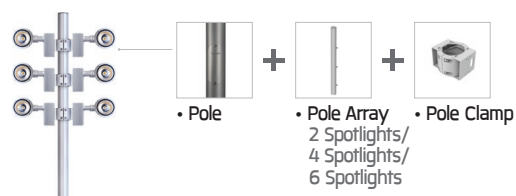

### For Luminaires :

**ATHLON Area Light**  
Single Sided /  
Double Sided

**Small SIROCCO Area Light**  
Single Sided /  
Double Sided

**Mini ANDROMEDA Area Light**  
Single Sided /  
Double Sided

**Neo EQUINOX Pole Top Light**  
Single Sided /  
Double Sided

**NeoPLACE Double Headed**

**RAY Double Headed**

**EPSYLON Double Headed**

**NEOS Area Light**  
Single Sided /  
Double Sided

Anchor Bolt Kit for this pole  
Ordering Code: 0090-0-9-000-00

### Customized Pole Mounting Options :

for Mega SONIC Pole Array :

for Mega SONIC Pole Array :