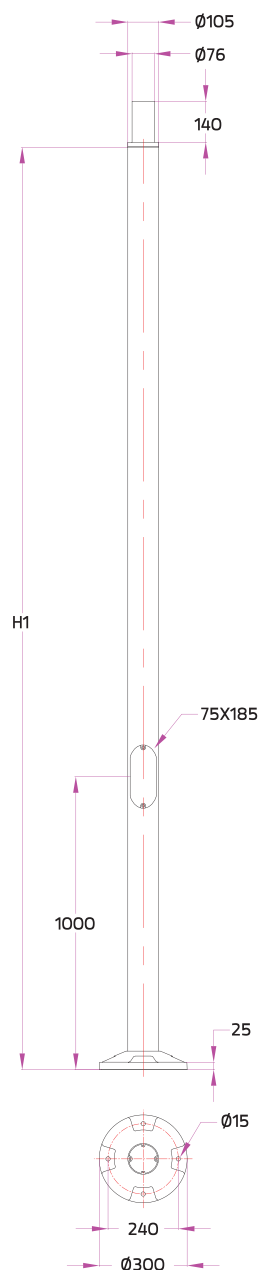

## Aluminium Pole

Straight Cylindrical Extruded Aluminium Pole Diameter 105 mm. with Spigot Size 76 mm.

Type	Ordering Code	H1 (mm.)
16A Fuse + Prepared for dimming	0302-0-9-000-XX	3000
	0303-0-9-000-XX	3500
	0304-0-9-000-XX	4000

### Available colors

Black	[replace the last 2 digits of ordering code with 01]
Graphite	[replace the last 2 digits of ordering code with 02]
Dark Grey	[replace the last 2 digits of ordering code with 03]
Aluminium Silver	[replace the last 2 digits of ordering code with 04]
White	[replace the last 2 digits of ordering code with 06]
Wooden Brown	[replace the last 2 digits of ordering code with 07]

### For Luminaires :

**ATHLON Area Light**  
Single Sided /  
Double Sided

**Small SIROCCO Area Light**  
Single Sided /  
Double Sided

**Mini ANDROMEDA Area Light**  
Single Sided /  
Double Sided

**Neo EQUINOX Pole Top Light**  
Single Sided /  
Double Sided

**NeoPLACE Double Headed**

**RAY Double Headed**

**EPSYLON Double Headed**

**NEOS Area Light**  
Single Sided /  
Double Sided

Anchor Bolt Kit for this pole  
Ordering Code: 0090-0-9-000-00