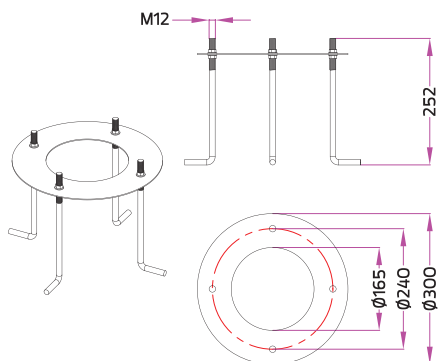

## Aluminium Pole

Straight Cylindrical Extruded Aluminium Pole Diameter 105 mm. with Spigot Size 76 mm.

Type	Ordering Code	H1 (mm.)
16A Fuse + Prepared for dimming	0302-0-9-000-XX	3000
	0303-0-9-000-XX	3500
	0304-0-9-000-XX	4000

### For Luminaires :

**ATHLON Area Light**  
Single Sided /  
Double Sided

**Small SIROCCO Area Light**  
Single Sided /  
Double Sided

**Mini ANDROMEDA Area Light**  
Single Sided /  
Double Sided

**Neo EQUINOX Pole Top Light**  
Single Sided /  
Double Sided

**NeoPLACE Double Headed**

**RAY Double Headed**

**EPSYLON Double Headed**

**NEOS Area Light**  
Single Sided /  
Double Sided

Anchor Bolt Kit for this pole  
Ordering Code: 0090-0-9-000-00